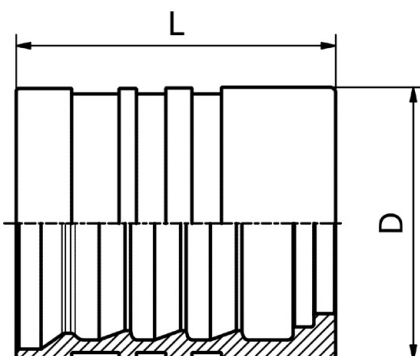

FERRULE

M00110/M00120/M00130

**SKIVE FERRULE
FOR WIRE BRAID HOSES**

FITTINGS 112

| PART. REF. | HOSE BORE | | | PART. REF. | PART. REF. | DIMENSIONS mm | | | | | |
|------------|-----------|------|--------|------------|------------|---------------|------|--|--|--|--|
| | DN | Dash | inch | | | D | L | | | | |
| M00120-03 | 5 | - 3 | 3/16" | | | 17.0 | 23.9 | | | | |
| M00120-04 | 6 | - 4 | 1/4" | | | 19.5 | 28.0 | | | | |
| M00120-05 | 8 | - 5 | 5/16" | | | 20.0 | 28.6 | | | | |
| M00120-06 | 10 | - 6 | 3/8" | | | 23.0 | 30.0 | | | | |
| M00120-08 | 12 | - 8 | 1/2" | | | 26.7 | 32.0 | | | | |
| M00120-10 | 16 | - 10 | 5/8" | | | 32.0 | 38.0 | | | | |
| M00120-12 | 19 | - 12 | 3/4" | | | 35.8 | 41.7 | | | | |
| M00130-16 | 25 | - 16 | 1" | | | 43.0 | 47.0 | | | | |
| M00110-20 | 31 | - 20 | 1.1/4" | | | 50.5 | 59.0 | | | | |
| M00110-24 | 38 | - 24 | 1.1/2" | | | 57.0 | 70.0 | | | | |
| M00110-32 | 51 | - 32 | 2" | | | 70.0 | 72.0 | | | | |

FERRULE

M00910/M00920/M00930

**SKIVE FERRULE
FOR WIRE BRAID
AND SPIRAL HOSES**

| PART. REF. | HOSE BORE | | | PART. REF. | PART. REF. | DIMENSIONS mm | | | | | |
|------------|-----------|------|--------|------------|------------|---------------|------|--|--|--|--|
| | DN | Dash | inch | | | D | L | | | | |
| M00910-03 | 5 | - 3 | 3/16" | | | 20.6 | 26.0 | | | | |
| M00910-04 | 6 | - 4 | 1/4" | | | 22.0 | 30.0 | | | | |
| M00910-05 | 8 | - 5 | 5/16" | | | 24.0 | 31.0 | | | | |
| M00910-06 | 10 | - 6 | 3/8" | | | 26.0 | 33.0 | | | | |
| M00920-06 | 10 | - 6 | 3/8" | | | 26.7 | 33.0 | | | | |
| M00910-08 | 12 | - 8 | 1/2" | | | 30.0 | 34.0 | | | | |
| M00910-10 | 16 | - 10 | 5/8" | | | 33.0 | 39.0 | | | | |
| M00920-12 | 19 | - 12 | 3/4" | | | 38.0 | 40.0 | | | | |
| M00930-16 | 25 | - 16 | 1" | | | 46.0 | 54.0 | | | | |
| M00920-20 | 31 | - 20 | 1.1/4" | | | 57.0 | 60.0 | | | | |
| M00910-24 | 38 | - 24 | 1.1/2" | | | 65.0 | 70.0 | | | | |
| M00910-32 | 51 | - 32 | 2" | | | 79.0 | 72.0 | | | | |