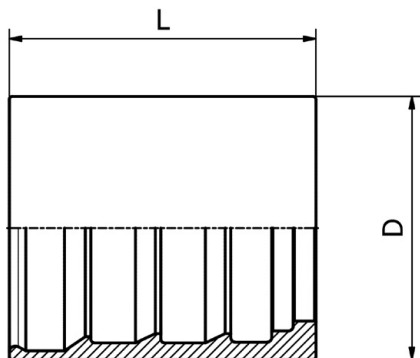

FERRULE

M00110/M00120/M00130

**SKIVE FERRULE
FOR WIRE BRAID HOSES**

FITTINGS 112

| PART. REF. | HOSE BORE | | | PART. REF. | PART. REF. | DIMENSIONS mm | | | | | |
|------------|-----------|------|--------|------------|------------|---------------|------|--|--|--|--|
| | DN | Dash | inch | | | D | L | | | | |
| M00120-03 | 5 | - 3 | 3/16" | | | 17.0 | 23.9 | | | | |
| M00120-04 | 6 | - 4 | 1/4" | | | 19.5 | 28.0 | | | | |
| M00120-05 | 8 | - 5 | 5/16" | | | 20.0 | 28.6 | | | | |
| M00120-06 | 10 | - 6 | 3/8" | | | 23.0 | 30.0 | | | | |
| M00120-08 | 12 | - 8 | 1/2" | | | 26.7 | 32.0 | | | | |
| M00120-10 | 16 | - 10 | 5/8" | | | 32.0 | 38.0 | | | | |
| M00120-12 | 19 | - 12 | 3/4" | | | 35.8 | 41.7 | | | | |
| M00130-16 | 25 | - 16 | 1" | | | 43.0 | 47.0 | | | | |
| M00110-20 | 31 | - 20 | 1.1/4" | | | 50.5 | 59.0 | | | | |
| M00110-24 | 38 | - 24 | 1.1/2" | | | 57.0 | 70.0 | | | | |
| M00110-32 | 51 | - 32 | 2" | | | 70.0 | 72.0 | | | | |

FERRULE

M00910/M00920/M00930

**SKIVE FERRULE
FOR WIRE BRAID
AND SPIRAL HOSES**

| PART. REF. | HOSE BORE | | | PART. REF. | PART. REF. | DIMENSIONS mm | | | | | |
|------------|-----------|------|--------|------------|------------|---------------|------|--|--|--|--|
| | DN | Dash | inch | | | D | L | | | | |
| M00910-03 | 5 | - 3 | 3/16" | | | 20.6 | 26.0 | | | | |
| M00910-04 | 6 | - 4 | 1/4" | | | 22.0 | 30.0 | | | | |
| M00910-05 | 8 | - 5 | 5/16" | | | 24.0 | 31.0 | | | | |
| M00910-06 | 10 | - 6 | 3/8" | | | 26.0 | 33.0 | | | | |
| M00920-06 | 10 | - 6 | 3/8" | | | 26.7 | 33.0 | | | | |
| M00910-08 | 12 | - 8 | 1/2" | | | 30.0 | 34.0 | | | | |
| M00910-10 | 16 | - 10 | 5/8" | | | 33.0 | 39.0 | | | | |
| M00920-12 | 19 | - 12 | 3/4" | | | 38.0 | 40.0 | | | | |
| M00930-16 | 25 | - 16 | 1" | | | 46.0 | 54.0 | | | | |
| M00920-20 | 31 | - 20 | 1.1/4" | | | 57.0 | 60.0 | | | | |
| M00910-24 | 38 | - 24 | 1.1/2" | | | 65.0 | 70.0 | | | | |
| M00910-32 | 51 | - 32 | 2" | | | 79.0 | 72.0 | | | | |